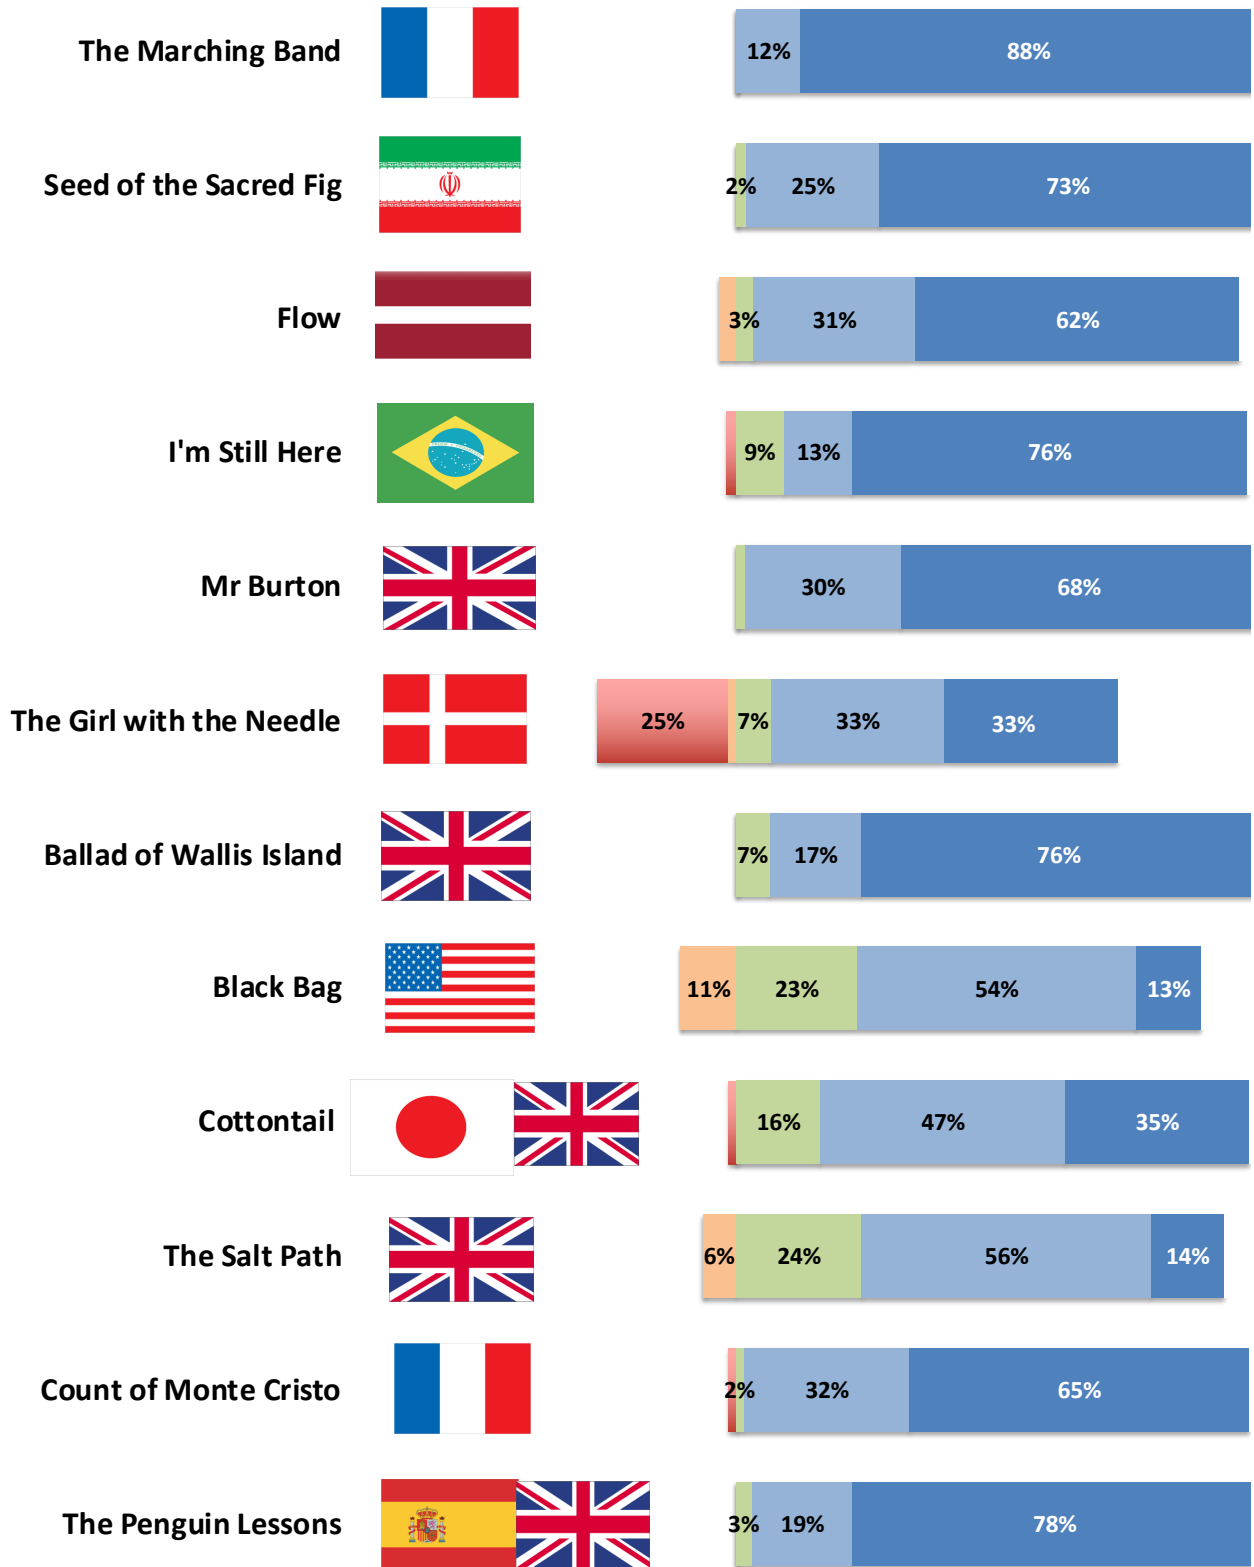

## Stafford Film Theatre (SFT) Autumn/Winter Season audience responses Sept 2025 - Feb 2026

■ bad!  
 ■ poor  
 ■ average  
 ■ good  
 ■ excellent